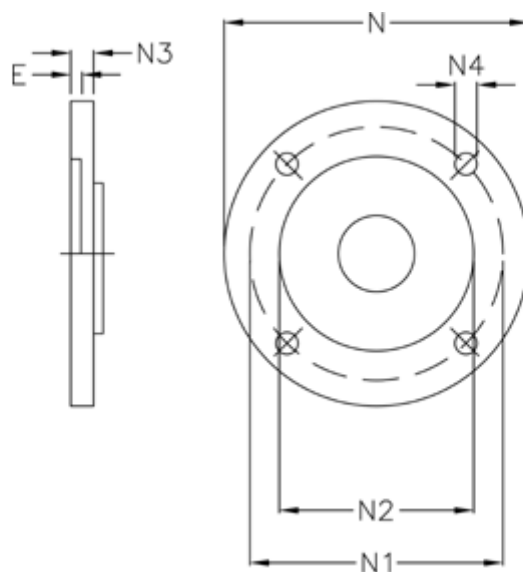

Article number: 3966150000040

Description: Flange 100B5 for VF 150

Measures

E = 2.0

N = 250

N1 = 215

N2 = 180.0

N3 = 11.0

N4 = 13